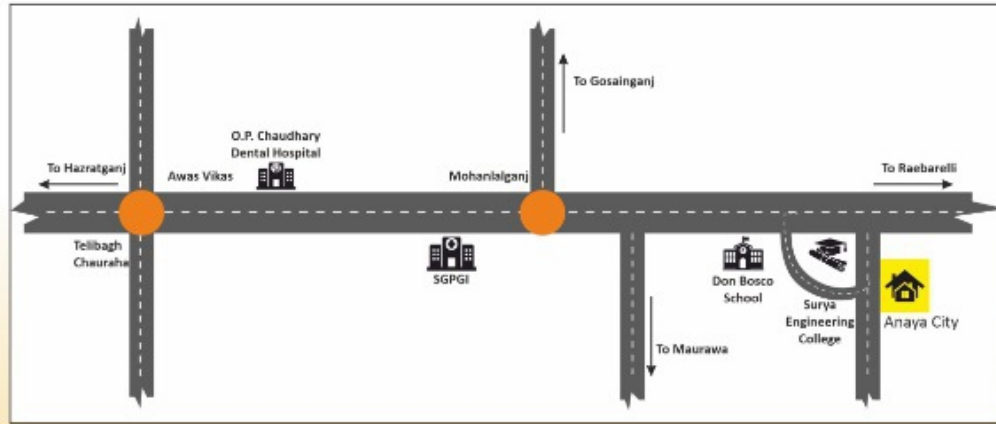

LOCATION MAP

Anaya CITY

Let's complete
Your
Dreams..

For more details, contact :

SUMMANGALAM INFRAVENTURE

Office: Swasthya Vihar Colony, Vrindavan, Rae Bareilly Road, Lucknow- 226023
Website : summangalam.com E-mail: info@summangalam.com

Amenities

- Entrance Gate with 24x7 Security
- 60/40/30 Feet Roads
- Full Wi-Fi Connectivity
- Rain Water Harvesting
- Kids Playing Park
- Solar Street Lights
- Jogging Track & Pathway

Distances

Just 5 Minutes from Mohanlalgarh.

15 Minutes from S.G.P.G.I.

20 Minutes from Shaheed Path.

30 Minutes from Charbagh Railway Station.

30 Minutes from Airport.

30 Minutes from Anambagh Bus Station.